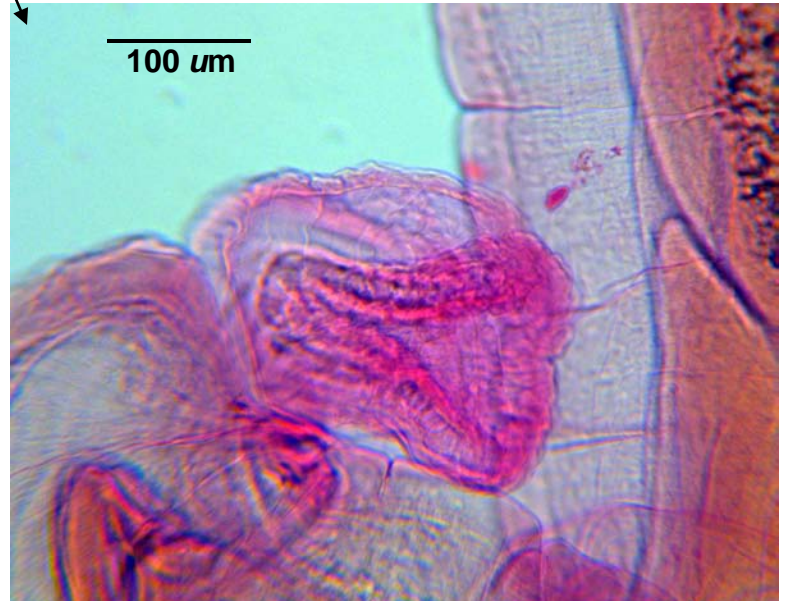

Fessisentis necturorum; male (left), female (right). Host: red spotted newt. Legend: c, copulatory bursa; p, proboscis, t, testis.
Scale bar = 1.0 mm.

F. necturorum.

copulatory
bursae

F. necturorum: proboscis; everted (left), inverted (right).
Legend: l, lemnisci; ps, proboscis sac.