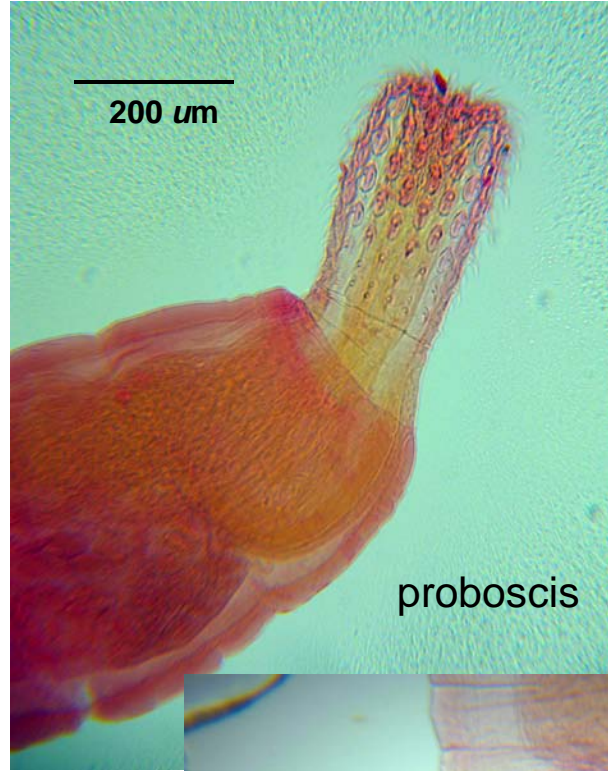

Fessisentis necturorum; male (left), female (right). Host: red spotted newt. Legend: c, copulatory bursa; p, proboscis, t, testis.
Scale bar = 1.0 mm.

F. necturorum.

copulatory
bursae

F. necturorum: proboscis; everted (left), inverted (right).
Legend: l, lemnisci; ps, proboscis sac.