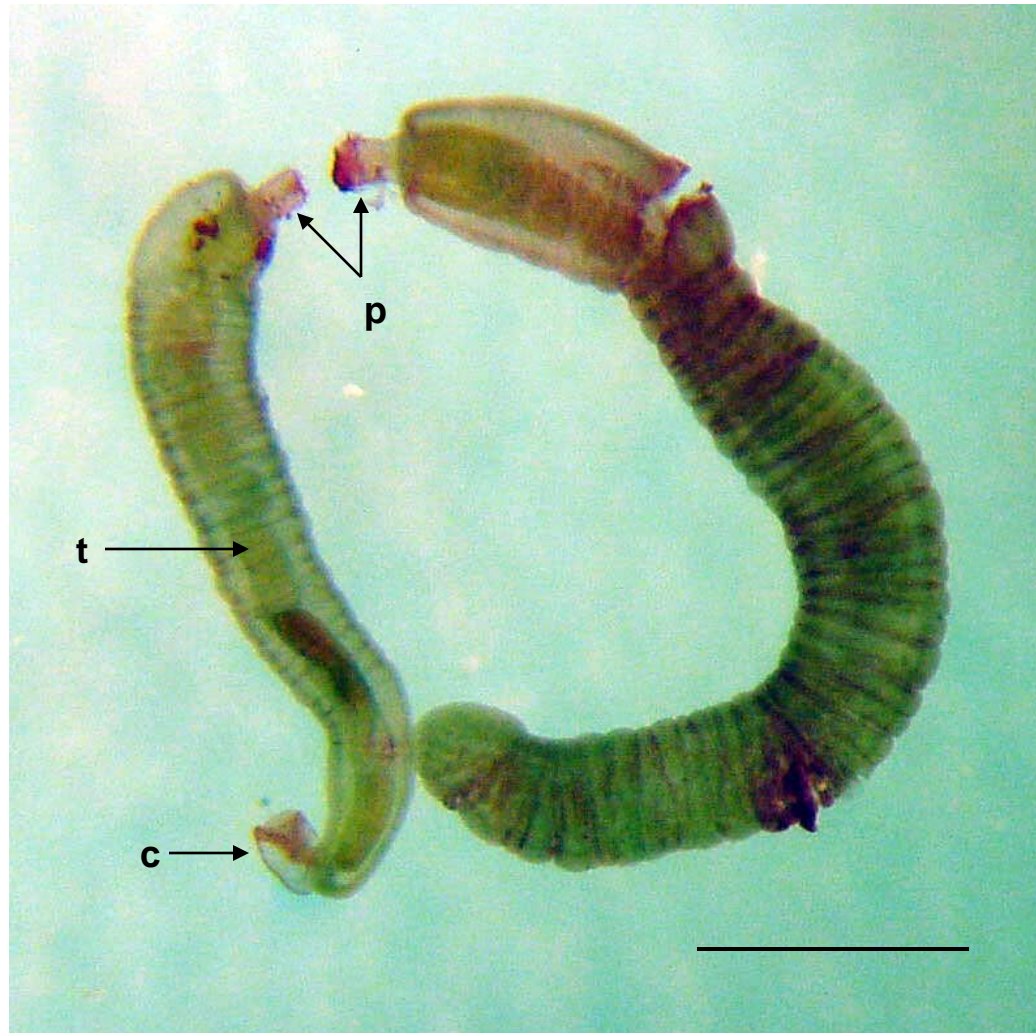

Fessisentis necturorum; male (left), female (right). Host: red spotted newt. Legend: c, copulatory bursa; p, proboscis, t, testis.
Scale bar = 1.0 mm.

F. necturorum.

copulatory
bursae

F. necturorum: proboscis; everted (left), inverted (right).
Legend: l, lemnisci; ps, proboscis sac.